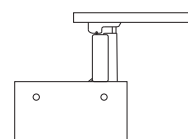

Lugano

TAVOLINO TRASFORMABILE • LIFTING COFFEE TABLE

Transformable table with a double function. A useful storage box for small items and a lifting surface for a practical top in front of a sofa.

Design: Marco Pozzoli

64x106 H.33

94x106 H.65