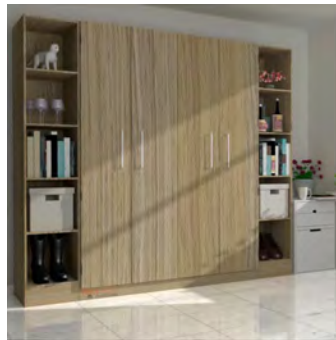

NEXT BED RANGE

Separate wallbed mechanism and bi-fold door cabinet

Price List Jan 2024

*Includes GST; Excludes delivery, mattress and installation.

NeXt Bed Mechanism Only		
Requires depth of 450mm to go into an existing cupboard;		
Single	\$1280	Mattresses: -Up to 30 cm without a cabinet, or with a deeper cabinet of your own. - Max 27 cm in our Bifold door cabinet.
Double	\$1338	
Queen	\$1412	
Next Bed Bi-Fold door Cabinet and Wall bed Mechanism		
Takes mattress up to 27cm deep	Flat Pack Modern Colour Range	Flat Pack Premium Colour Range
Single	\$2,320	\$2,860
Double	\$2,515	\$3,035
Queen	\$2,725	\$3,240
Shelving Units to fit beside cabinet		
NB-1: 4 ADJUSTABLE shelves	\$350	\$380
NB-2: 4 FIXED shelves	\$365	\$395