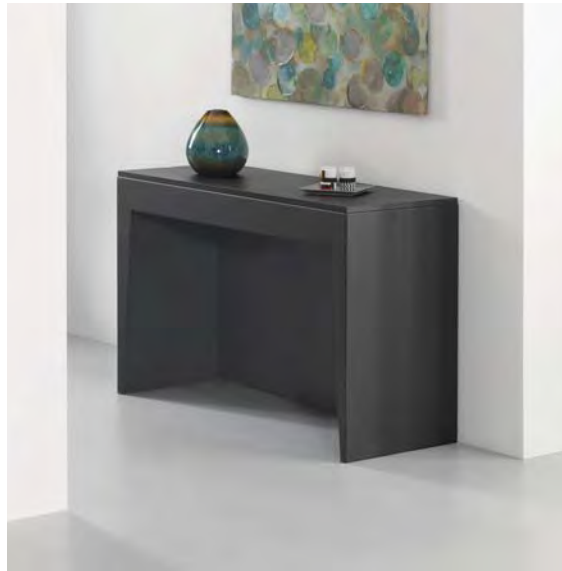

Design: Pezzani

Marvel

pezzani®

The first table – console that elegantly contains its 4 extensions

Table-console with extensions. Structure made of colored steel foil. Top made of Eco-friendly laminate 18 mm thick. This table-console is supplied with 4 extensions (60 cm each) which take place into the structure and become the back of the console. Aluminium folding legs and extension slide.

contiene
anche le
4 allunghe
it contains
also its
4 extensions

le allunghe sono
perfettamente
integrate all'interno
della consolle
the extensions are
perfectly integrated
into the console

O/413 (larghezza 120 cm)